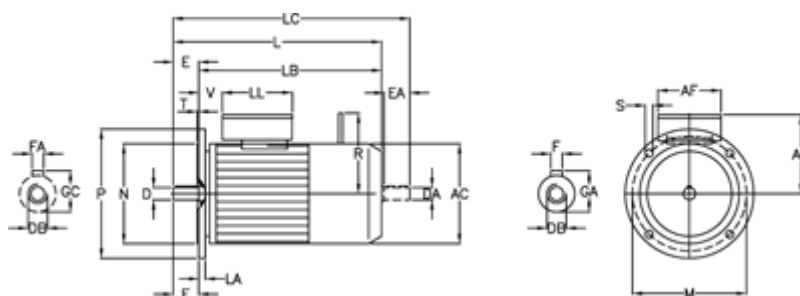

# Data Sheet

Article number: 2505541440675

Description: Bonfiglioli brake motor BE80A-4-FD10 0.55KW  
1400 rpm 3x230/400v 50HZ IE2 DC brake IP55 10 B5 stainless steel

## Measures

|          |           |          |        |
|----------|-----------|----------|--------|
| A/F = 98 | EA = 40   | LC = 388 | V = 41 |
| AC = 156 | F = 6     | LL = 133 |        |
| AD = 143 | FA = 6    | M = 165  |        |
| D = 19   | GA = 21.5 | N = 130  |        |
| DA = 19  | GC = 21.5 | P = 200  |        |
| DB = M6  | L = 346   | R = 129  |        |
| DB1 = M6 | LA = 11.5 | S = 11.5 |        |
| E = 40   | LB = 306  | T = 3.5  |        |